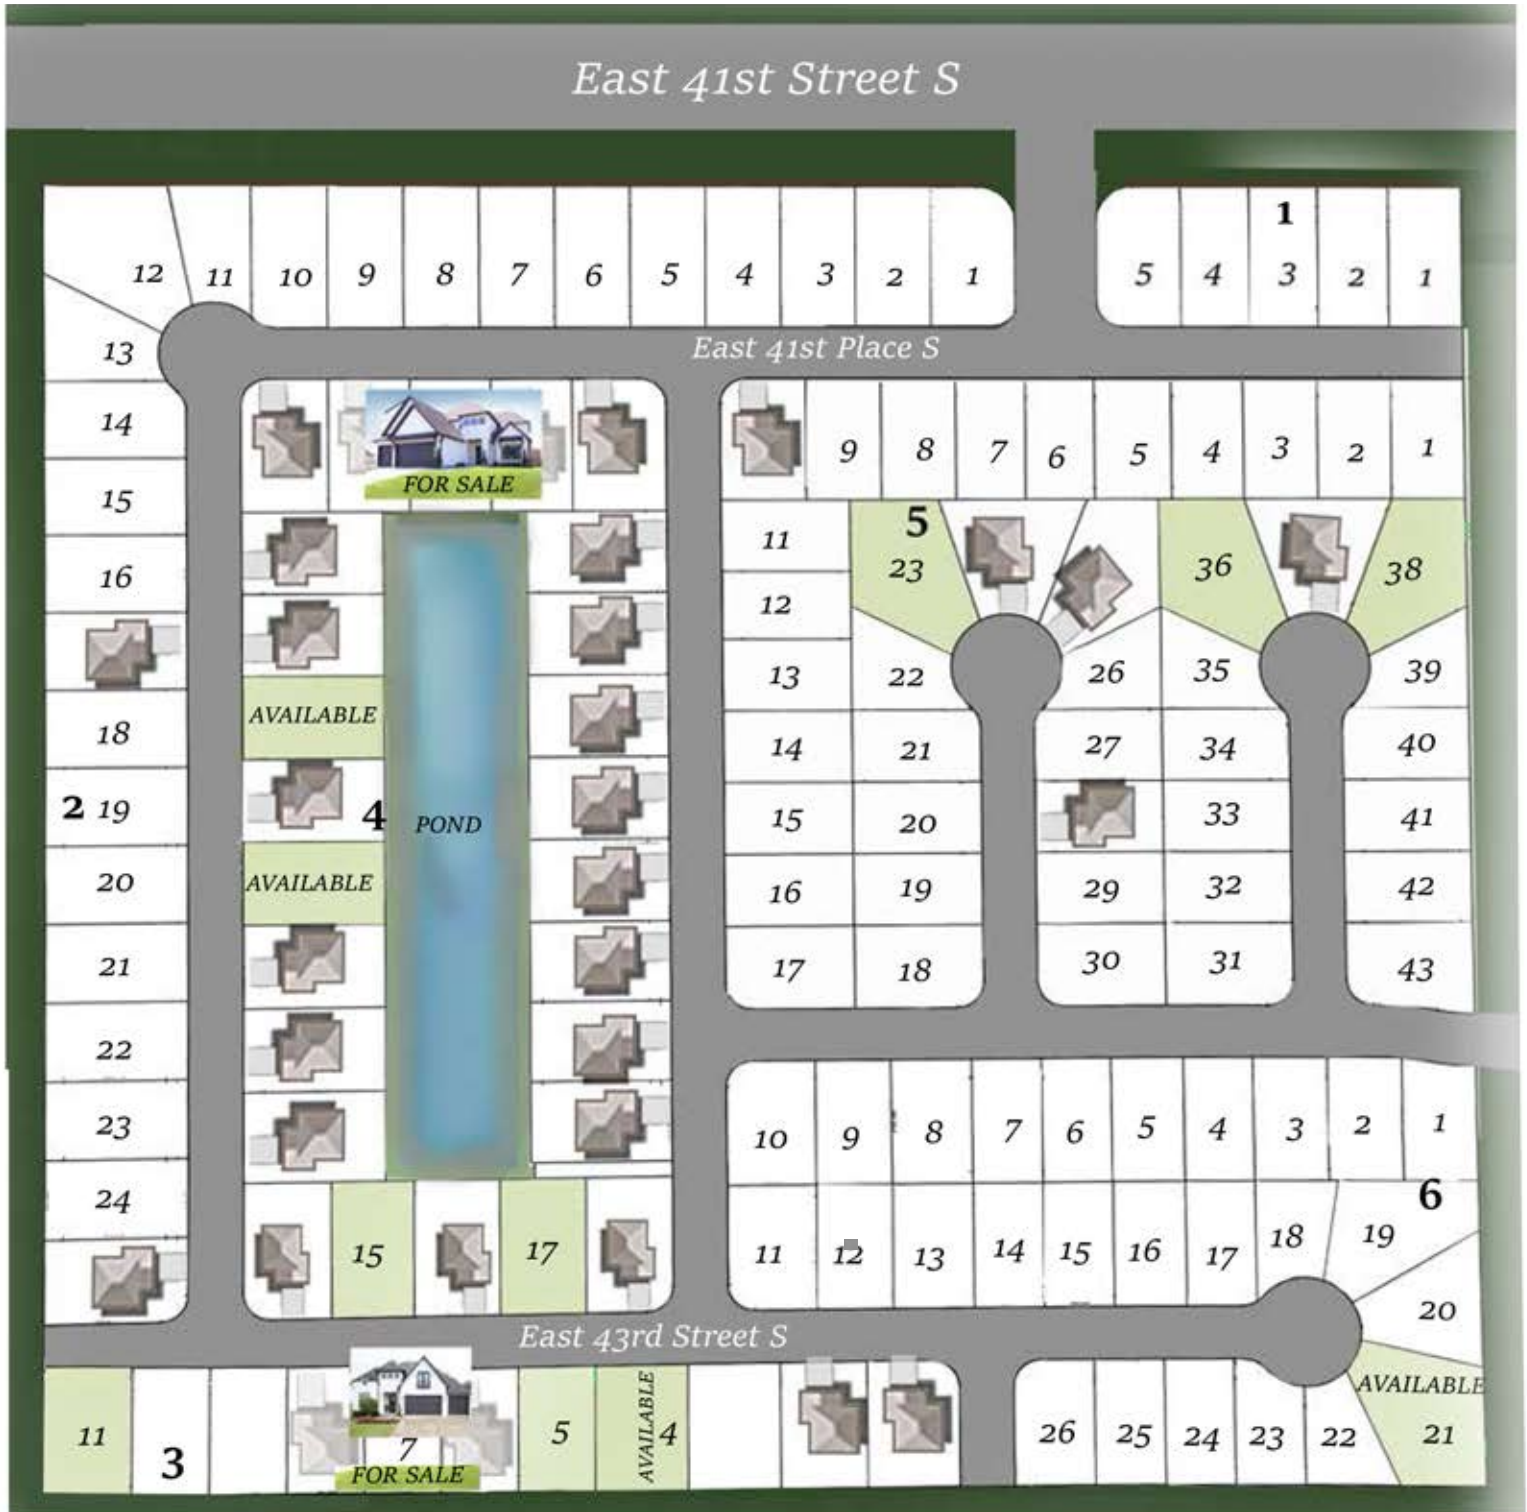

SUNSET HILLS ESTATES

Custom Building available on any green or unmarked white lots

New custom homes starting at 2,800sf

Choice of plans & homesites

Upgrades & Luxurious finishes

Southern Homes | Boulevard Realty Group
 Gunta Sandmeyer | 918-504-7256
 SouthernHomesOK.com | NewTulsaHomes.com